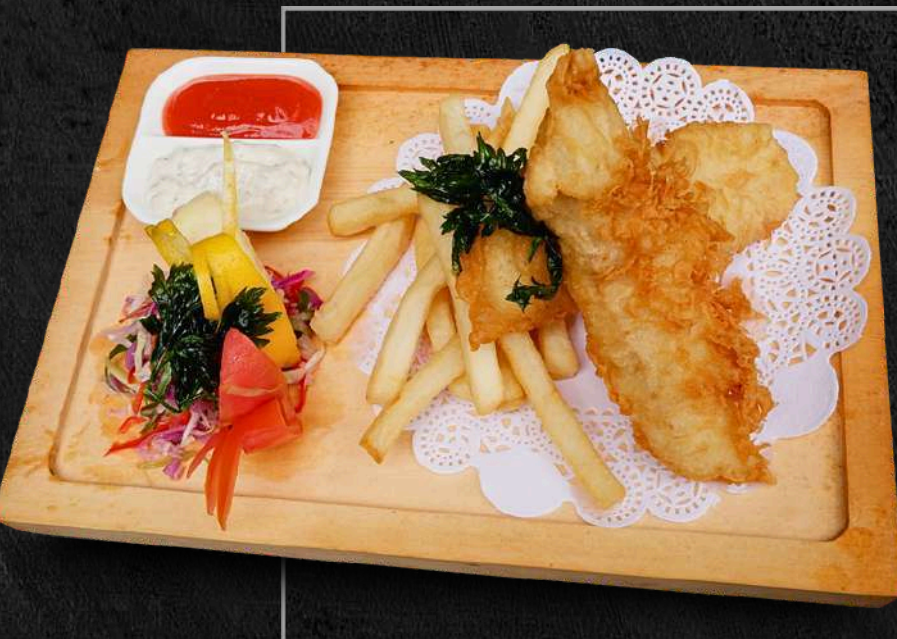

IDR 269.500,-

SALMON STEAK

IDR 205.000,-

CHICKEN STEAK

IDR 136.500,-

All above prices are subject to 21% of government tax and service charge

FISH & CHIPS

an iconic British dish consisting of a fish fillet coated in flour and deep-fried until crispy, served with French fries.